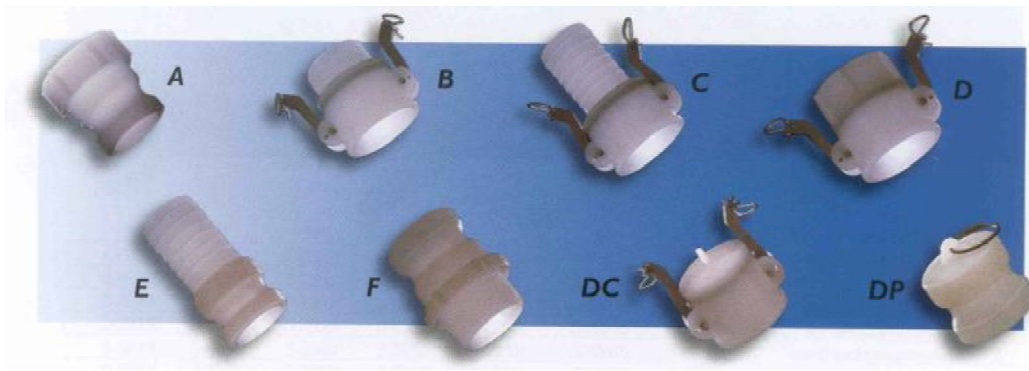

Strainers	Filters	Air/Liquid Separators	Accessories	Resources	Inquiries	View Cart

PVDF Cam Couplers

Phone Orders: 908.496.9020

Printer Friendly PDF File

Fax Orders: 908.496.8080

We stock additional sizes in all materials that aren't shown below. If you do not see what you need, please contact us.

Automatic quantity bracket discounting (per item) performed for volume orders per the following discount schedule:

Quantity Ordered	10-19	20-29	30-39	40-49	50-99	100+
Discount Applied	25%	35%	40%	45%	50%	60%

Scroll down for 1" - 3" sizes

Item	Description	1/4"	3/8"	1/2"	3/4"
A	Male Adapter x Female Thread	<i>SalesCart Component</i> $30.65 ea. View On Web Server	<i>SalesCart Component</i> $30.65 ea. View On Web Server	<i>SalesCart Component</i> $30.65 ea. View On Web Server	<i>SalesCart Component</i> $30.65 ea. View On Web Server
B	Female Coupler x Male Thread	n/a	n/a	<i>SalesCart Component</i> $42.00 ea. View On Web Server	<i>SalesCart Component</i> $42.00 ea. View On Web Server
C	Female Coupler x Hose Shank	n/a	n/a	<i>SalesCart Component</i> $42.00 ea. View On Web Server	<i>SalesCart Component</i> $42.00 ea. View On Web Server
D	Female Coupler x Female Thread	<i>SalesCart Component</i> $43.25 ea. View On Web Server	<i>SalesCart Component</i> $43.25 ea. View On Web Server	<i>SalesCart Component</i> $43.25 ea. View On Web Server	<i>SalesCart Component</i> $43.25 ea. View On Web Server
E	Male Adapter x Hose Shank	n/a	n/a	<i>SalesCart Component</i> $34.80 ea. View On Web Server	<i>SalesCart Component</i> $34.80 ea. View On Web Server
F	Male Adapter x Male Pipe Thread	n/a	n/a	<i>SalesCart Component</i> $34.80 ea. View On Web Server	<i>SalesCart Component</i> $34.80ea. View On Web Server
DC	Female Coupler Cap	n/a	n/a	n/a	<i>SalesCart Component</i> $39.15 ea. View On Web Server
DP	Male Adapter Plug	n/a	n/a	n/a	<i>SalesCart Component</i> $31.20 ea. View On Web Server

Scroll up for 1/4" - 3/4" sizes

Item	Description	1"	1-1/2"	2"	3"
A	Male Adapter x Female Thread	<i>SalesCart Component</i> $32.45 ea. View On Web Server	<i>SalesCart Component</i> $42.65 ea. View On Web Server	<i>SalesCart Component</i> $45.05 ea. View On Web Server	<i>SalesCart Component</i> $81.05 ea. View On Web Server
B	Female Coupler x Male Thread	<i>SalesCart Component</i> $48.05 ea. View On Web Server	<i>SalesCart Component</i> $55.85 ea. View On Web Server	<i>SalesCart Component</i> $61.80 ea. View On Web Server	<i>SalesCart Component</i> $105.70 ea. View On Web Server
C	Female Coupler x Hose Shank	<i>SalesCart Component</i> $48.05 ea. View On Web Server	<i>SalesCart Component</i> $56.45 ea. View On Web Server	<i>SalesCart Component</i> $63.65 ea. View On Web Server	<i>SalesCart Component</i> $98.45 ea. View On Web Server
D	Female Coupler x Female Thread	<i>SalesCart Component</i> $48.65 ea. View On Web Server	<i>SalesCart Component</i> $56.45 ea. View On Web Server	<i>SalesCart Component</i> $63.05 ea. View On Web Server	<i>SalesCart Component</i> $103.90 ea. View On Web Server