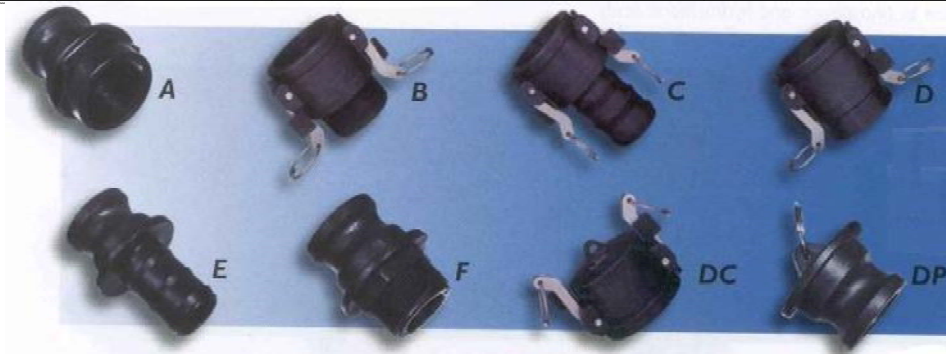

Scroll down for 1-1/4" thru 3" sizes

Item	Description	1/2"	3/4"	1"
A	Male Adapter x Female Thread	<i>SalesCart Component</i> \$3.20 ea. View On Web Server	<i>SalesCart Component</i> \$3.30 ea. View On Web Server	<i>SalesCart Component</i> \$3.35 ea. View On Web Server
B	Female Coupler x Male Thread	<i>SalesCart Component</i> \$8.00 ea. View On Web Server	<i>SalesCart Component</i> \$8.00 ea. View On Web Server	<i>SalesCart Component</i> \$9.00 ea. View On Web Server
C	Female Coupler x Hose Shank	<i>SalesCart Component</i> \$8.00 ea. View On Web Server	<i>SalesCart Component</i> \$8.00 ea. View On Web Server	<i>SalesCart Component</i> \$9.00 ea. View On Web Server
D	Female Coupler x Female Thread	<i>SalesCart Component</i> \$8.00 ea. View On Web Server	<i>SalesCart Component</i> \$8.00 ea. View On Web Server	<i>SalesCart Component</i> \$9.00 ea. View On Web Server
E	Male Adapter x Hose Shank	<i>SalesCart Component</i> \$3.65 ea. View On Web Server	<i>SalesCart Component</i> \$3.65 ea. View On Web Server	<i>SalesCart Component</i> \$4.25 ea. View On Web Server
F	Male Adapter x Male Pipe Thread	<i>SalesCart Component</i> \$3.65 ea. View On Web Server	<i>SalesCart Component</i> \$3.65 ea. View On Web Server	<i>SalesCart Component</i> \$4.25 ea. View On Web Server
DC	Female Coupler Cap	<i>SalesCart Component</i> \$7.95 ea. View On Web Server	<i>SalesCart Component</i> \$7.95 ea. View On Web Server	<i>SalesCart Component</i> \$9.00 ea. View On Web Server
DP	Male Adapter Plug	<i>SalesCart Component</i> \$3.30 ea. View On Web Server	<i>SalesCart Component</i> \$3.30 ea. View On Web Server	<i>SalesCart Component</i> \$3.50 ea. View On Web Server